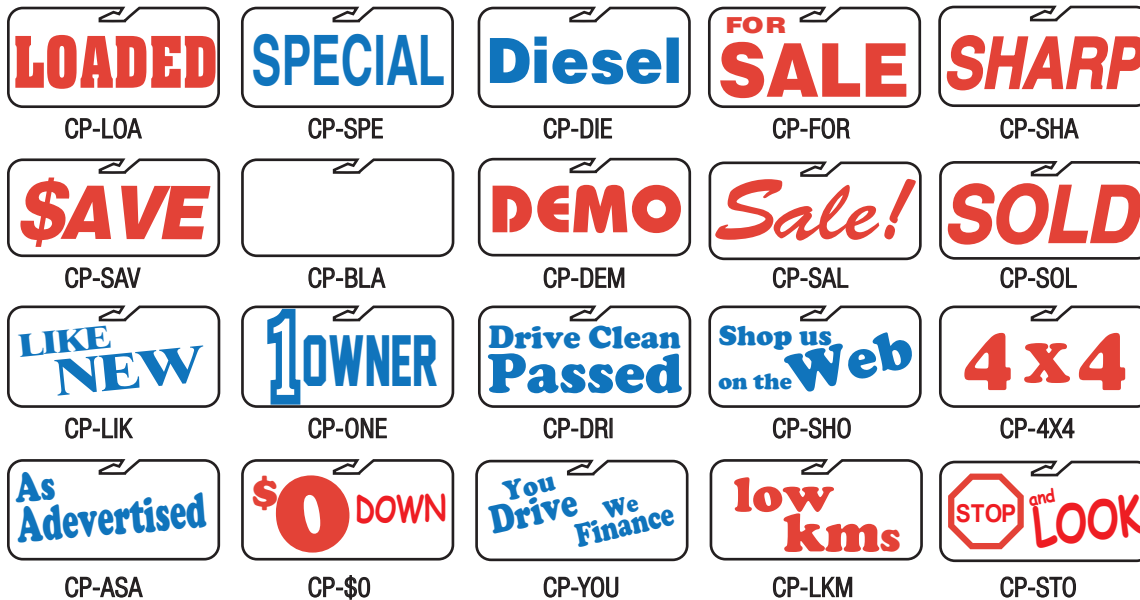

Auto Locators

3 and 4 Digit

- 6.5" x 7" 100# card stock
- Perforated claim check and key tag
- Double sided imprint
- Orange & Green Print
- 1,000 per box

Item #	SERIES
4370	000 - 999
4371	1,000 - 1,999
4372	2,000 - 2,999
4373	3,000 - 3,999
4374	4,000 - 4,999
4375	5,000 - 5,999
4376	6,000 - 6,999
4377	7,000 - 7,999
4378	8,000 - 8,999
4379	9,000 - 9,999

1 box	79.95
2 - 4 boxes	77.95 /box
10 boxes	74.95 /box

Time Tickets - Peel n Stick

Item 4234

- 1,000 per box
- 4 1/4" W x 1 3/4" L
- 3 Part Snap-Out, Carbon Interleaved
- 9 permanent white adhesive stickers
- Hard copy on bottom
- Prints in Black Ink

1 box	124.95
2-4 boxes	122.95 /box
5+ boxes	119.95 /box

CP- Coroplast Sign

- Long lasting white coroplast
- Use over and over again
- Hangs from rear-view mirror
- Colours as illustrated

CP-\$0 11" x 23" \$8.95