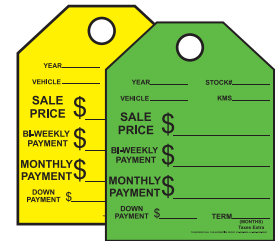

## Bi-Weekly Mirror Hangers

- 8 1/2" x 11"
- Item# F-BIW - \$0.60 ea
- Available in Yellow and Green