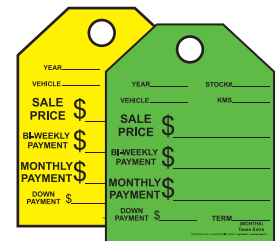

Bi-Weekly Mirror Hangers

- 8 1/2" x 11"
- Item# F-BIW - $0.60 ea
- Available in Yellow and Green