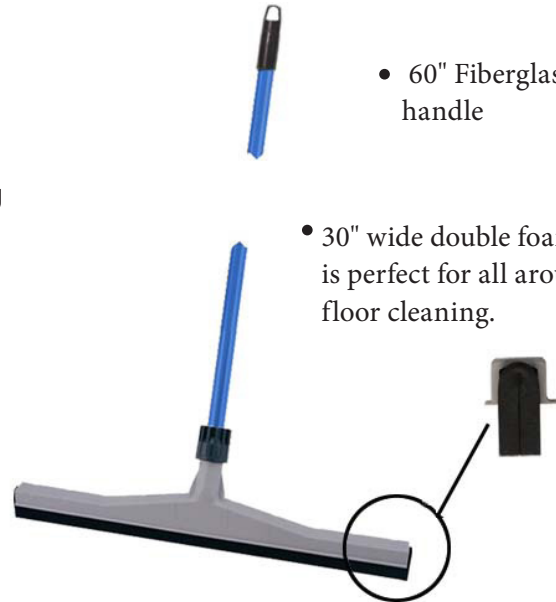

YOUR METHOD: CASH CREDIT CARD

Amc logo and phone number: 1-866-890-3676

Floor Squeegee

item 4250

Call for Pricing

- 60" Fiberglass handle

- 30" wide double foam squeegee is perfect for all around floor cleaning.

Push Broom

item 4252

29^{.95}

- 18" Bristle broom
- 54" Wooden handle
- Stiff fibre ideal for sweeping concrete and tough surfaces.

" All Pricing shown on the Website is subject to change without notice"