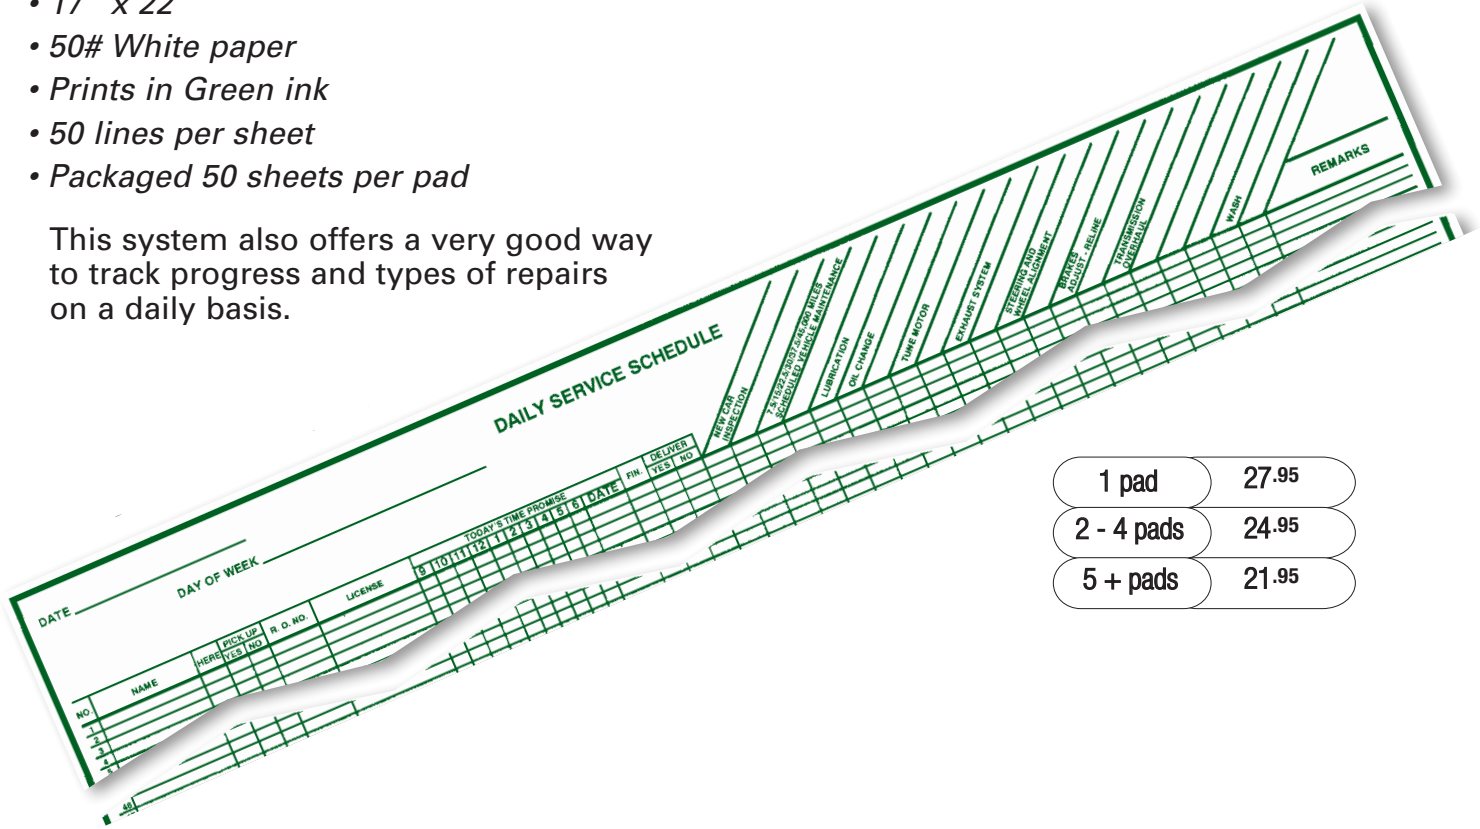

## Daily Service Schedule item 4260

- 17" x 22"
- 50# White paper
- Prints in Green ink
- 50 lines per sheet
- Packaged 50 sheets per pad

This system also offers a very good way to track progress and types of repairs on a daily basis.

1 pad	27.95
2 - 4 pads	24.95
5 + pads	21.95

## Route Sheets item 4262

An ideal way to schedule and track work for the service department.

- 12" x 15"
- 100# White tag stock
- Prints in Blue ink
- Packaged 100 sheets per pack

1 pack	34.95
2 - 4 packs	31.95
5 + packs	27.95