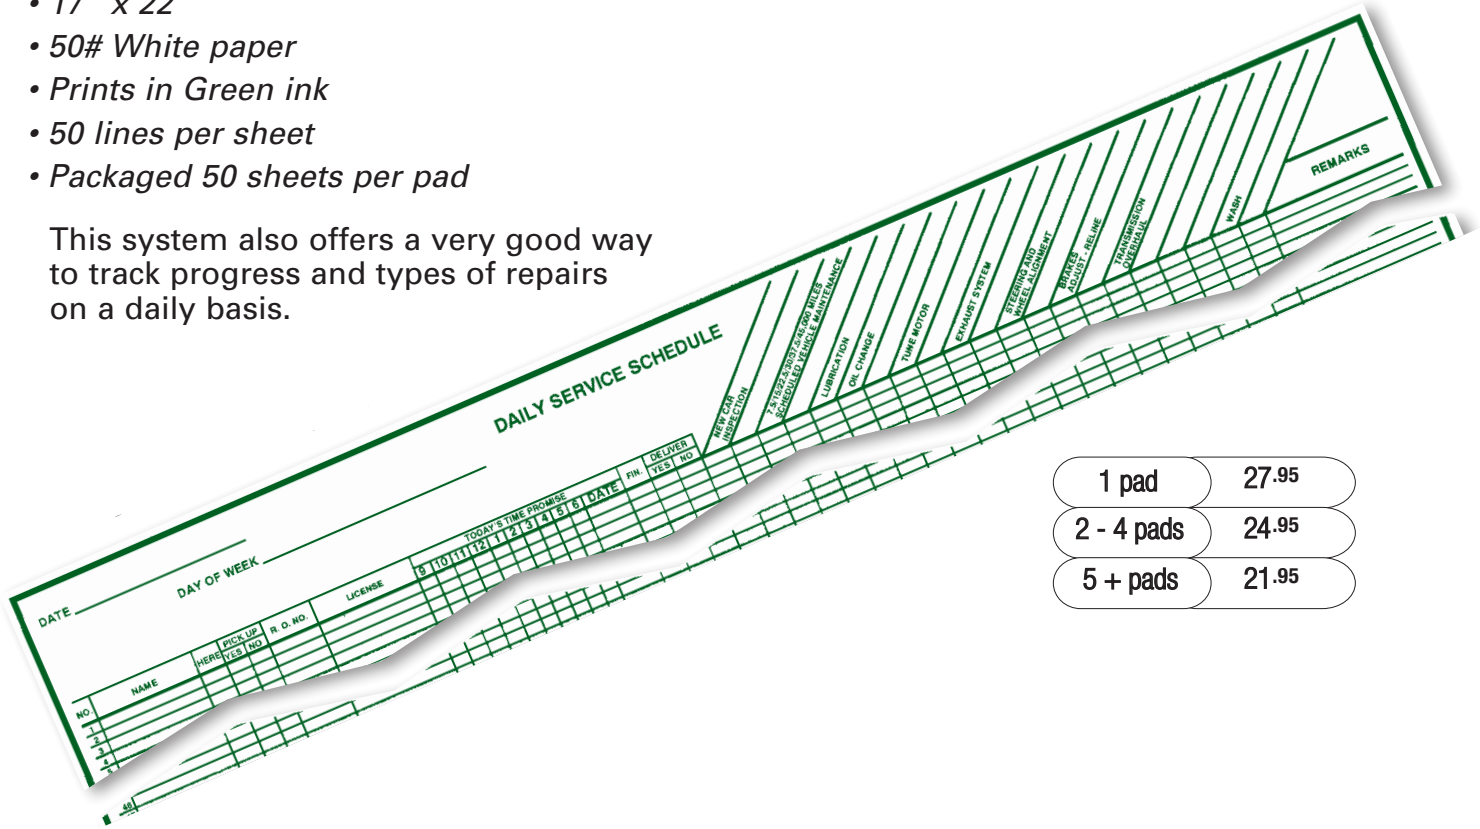

Daily Service Schedule item 4260

- 17" x 22"
- 50# White paper
- Prints in Green ink
- 50 lines per sheet
- Packaged 50 sheets per pad

This system also offers a very good way to track progress and types of repairs on a daily basis.

1 pad	27.95
2 - 4 pads	24.95
5 + pads	21.95

Route Sheets item 4262

An ideal way to schedule and track work for the service department.

- 12" x 15"
- 100# White tag stock
- Prints in Blue ink
- Packaged 100 sheets per pack

1 pack	34.95
2 - 4 packs	31.95
5 + packs	27.95